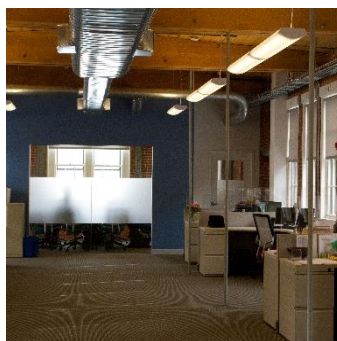

## Blitz Media

Waltham, MA

Value: \$500,000

Size: 12,000 sq. ft.

Architect: Fusion Design  
Consultants

Duration: 15 weeks

RCS completed renovations for Blitz Media's new office space in Waltham, MA. Features include a large state of the art multi-media room for all of their marketing needs. The space also includes a large scale commercial kitchen, a 20 seat conference room with views of the Charles River and a sleek balance of private offices and cubicles.