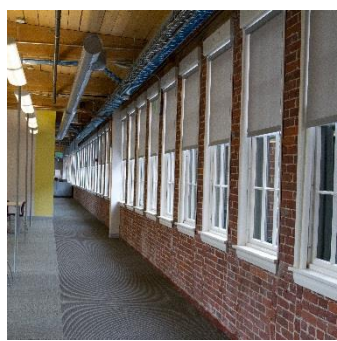

## Blitz Media

Waltham, MA

Value: \$500,000

Size: 12,000 sq. ft.

Architect: Fusion Design  
Consultants

Duration: 15 weeks

RCS completed renovations for Blitz Media's new office space in Waltham, MA. Features include a large state of the art multi-media room for all of their marketing needs. The space also includes a large scale commercial kitchen, a 20 seat conference room with views of the Charles River and a sleek balance of private offices and cubicles.