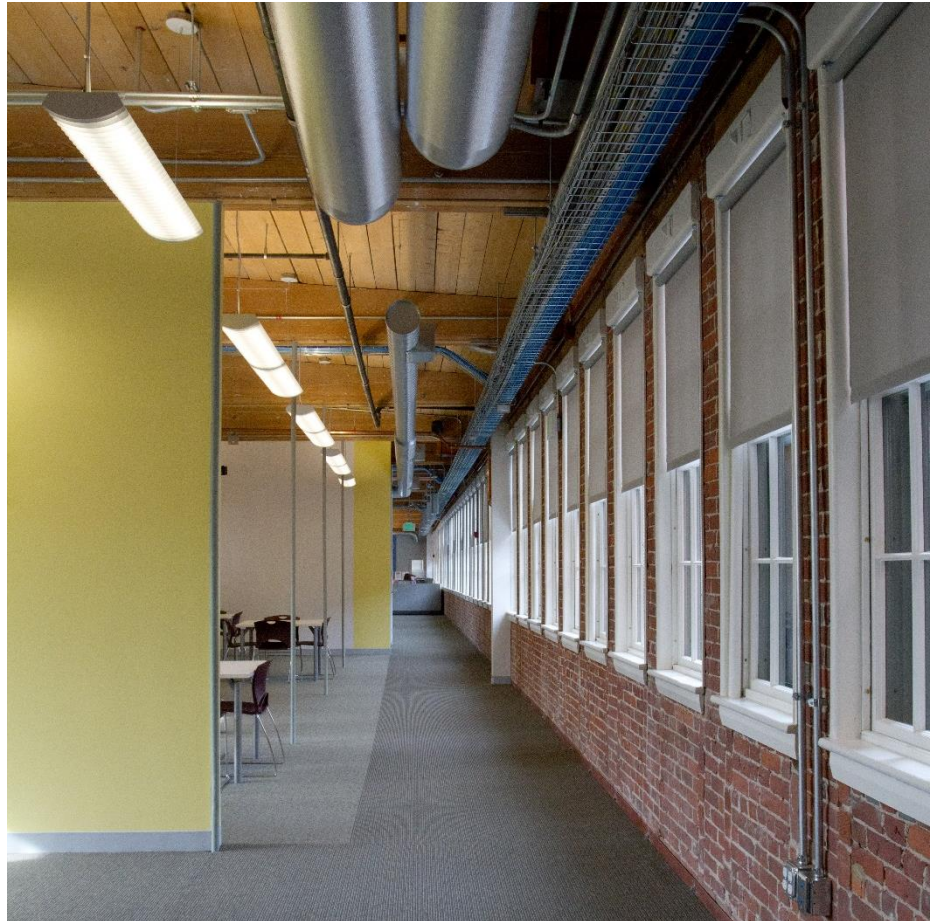

## Blitz Media

Waltham, MA

Value: \$500,000

Size: 12,000 sq. ft.

Architect: Fusion Design  
Consultants

Duration: 15 weeks

RCS completed renovations for Blitz Media's new office space in Waltham, MA. Features include a large state of the art multi-media room for all of their marketing needs. The space also includes a large scale commercial kitchen, a 20 seat conference room with views of the Charles River and a sleek balance of private offices and cubicles.