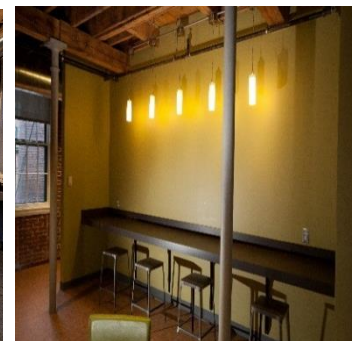

Trinity Pharma Solutions

Trinity Pharma Solutions

Waltham, MA

Value: \$600,000

Size: 13,000 sq. ft.

Architect: Fusion Design
Consultants

Duration: 16 weeks

RCS created a new custom corporate office for Trinity Pharma Solutions. The customer was looking to create a new office environment to promote employee creativity and continued company growth. Key features included custom fire doors from the old Watch Factory, large scale commercial kitchen and various employee lounges with custom lighting, seating and audio visual equipment.