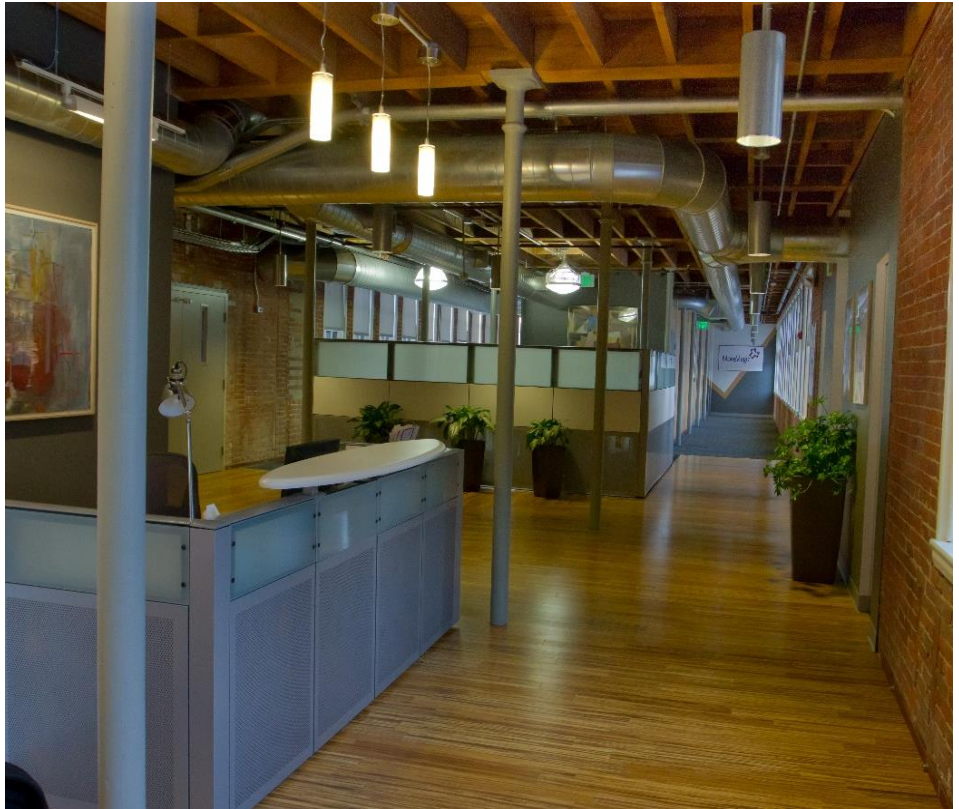

More Magic

More Magic

Waltham, MA

Value: \$600,000

Size: 13,000 sq. ft.

Architect: Fusion Design
Consultants

Duration: 13 weeks

More Magic contacted RCS in 2010 to complete their three wing office renovation. Working closely with the design team, RCS was able to incorporate all of the unique design features requested by the tenant. Some features included bamboo and Chilewich flooring, frameless glass walls and sidelights. Another key feature was the large server room with multiple server racks requiring 3 tons of supplemental cooling.