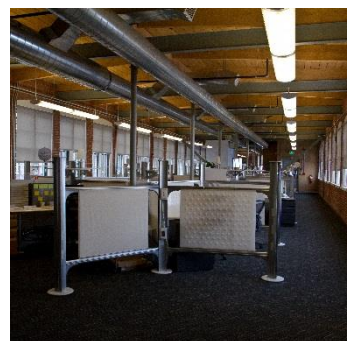

More Magic

More Magic

Waltham, MA

Value: \$600,000

Size: 13,000 sq. ft.

Architect: Fusion Design
Consultants

Duration: 13 weeks

More Magic contacted RCS in 2010 to complete their three wing office renovation. Working closely with the design team, RCS was able to incorporate all of the unique design features requested by the tenant. Some features included bamboo and Chilewich flooring, frameless glass walls and sidelights. Another key feature was the large server room with multiple server racks requiring 3 tons of supplemental cooling.