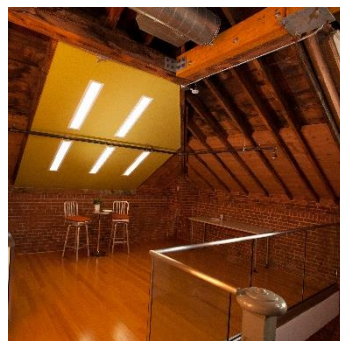

DealerRater

DealerRater

Waltham, MA

Value: \$435,000

Size: 10,000 square feet

Architect: Fusion Design
Consultants

Duration: 9 weeks

Reynolds Construction Services was the team selected to build all three DealerRater spaces at The Waltham Watch Factory. Features included the custom designed cable railing staircases with custom maple treads and landings and the aluminum framed storefront. RCS, Inc. also completed all state of art audio/visual and tel/data systems.